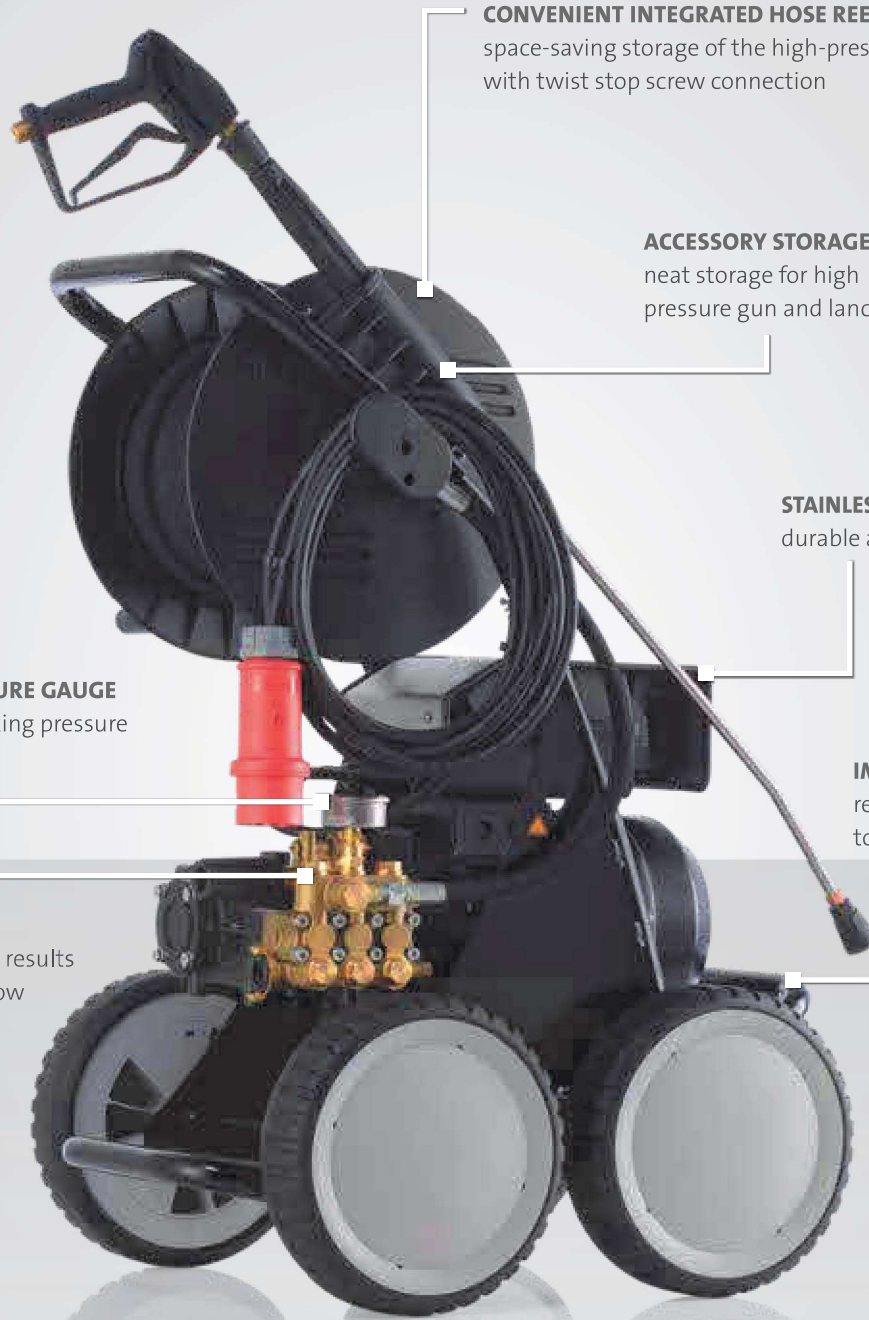

LX-RP-Series

CONVENIENT INTEGRATED HOSE REEL

space-saving storage of the high-pressure hose with twist stop screw connection

ACCESSORY STORAGE

neat storage for high pressure gun and lances

STAINLESS STEEL PROTECTIVE COVER

durable and corrosion resistant

STAINLESS STEEL PRESSURE GAUGE

easy reading of the working pressure

IMPACT PROTECTION

reduces accidental damage to the high-pressure pump

RP IN-LINE PUMP

for magnificent cleaning results with maximum water flow

LX-RP 1600 TST | 616080

► **ACCESSORIES** | ab Seite 70

EQUIPMENT

Quick release plug-in system D12

Kränzle in-line RP pump

■ Total-stop system with delayed motor cut-off

■ Safety shutdown

■ Stepless pressure regulation

■ High-pressure hose with Twist-Stop screw connection

■ Locking brake

■ Direct suction: Suction height 2.5 m

VARIANT - NON-MARKING

NOM conversion kit	Ord.no.	42283
---------------------------	---------	--------------